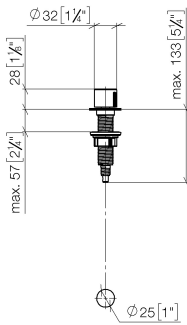

**Strainer waste with control handle - Brushed Durabronz (23kt Gold)**

ELIO

10 712 970

- control for single basin
- including adapter for Bowden cable

Fits ELIO, ENO, MEM, META SQUARE, SYNC and TARA ULTRA

Fits: ELIO, MEM, ENO, SYNC, TARA ULTRA, META SQUARE

	Brushed Durabronz (23kt Gold)	10 712 970-28
	Chrome	10 712 970-00
	Brushed Platinum	10 712 970-06
	Platinum	10 712 970-08
	Durabronz (23kt Gold)	10 712 970-09
	Dark Chrome	10 712 970-19
	Matte Black	10 712 970-33
	Brushed Champagne (22kt Gold)	10 712 970-46
	Champagne (22kt Gold)	10 712 970-47
	Brushed Chrome	10 712 970-93
	Brushed Dark Platinum	10 712 970-99

10 712 970

mm [inches]

10 712 970

Parts for other finishes can be found here: [Chrome](#)

**Spare parts list**

No.	Item Number	Name	Quantity used	Delivery time
1	09 20 97 030-28	handle	1	20
2	90 12 12 002 00 90	fixing cap	1	2
3	09 27 87 011-28	rosette	1	20
4	09 14 10 042 90	seal	1	2
5	09 29 06 087-28	spindle	1	-
Spare part can no longer be ordered, please order the replacement item				
6	04 30 01 029 00 90	adaptor	1	2
7	09 24 03 175 90	adaptor	1	2
8	09 11 10 073-07	connection	1	30
9	09 11 10 074-07	connection	1	30
10	09 11 10 079-07	connection	1	30
11	09 30 11 087 90	disc	1	2
12	09 23 30 024-07	nut	1	30